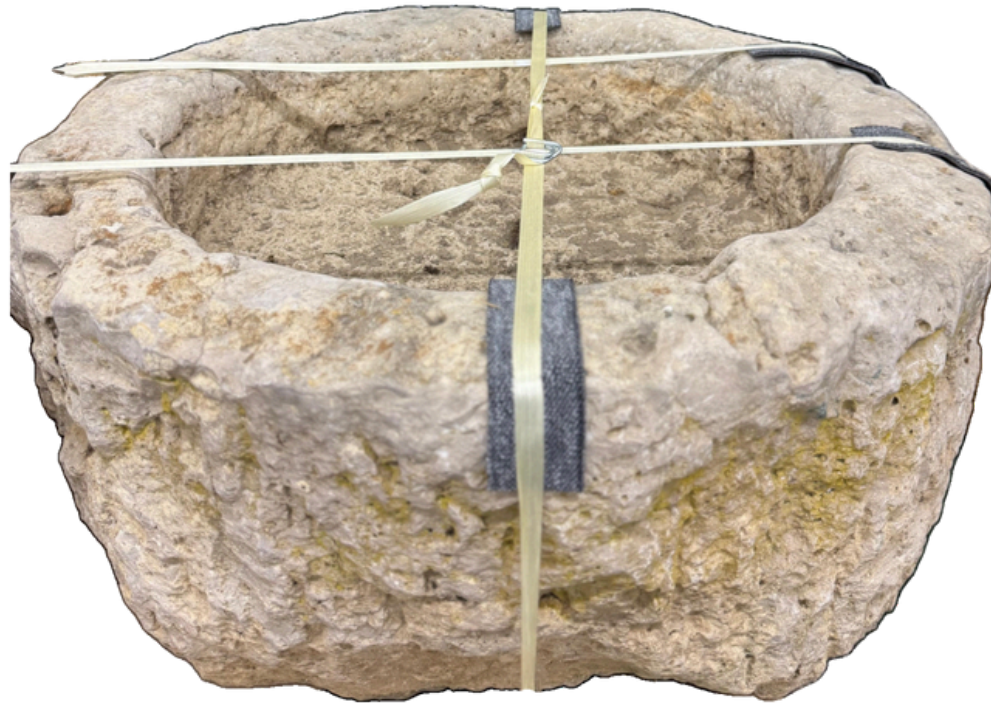

French Antique Round Limestone Trough

SPECIFICATION

FRENCH ANTIQUE ROUND LIMESTONE TROUGH	Diameter	30"
SKU Number FK101-36.MY	Height	15 1/2" (5 1/2")